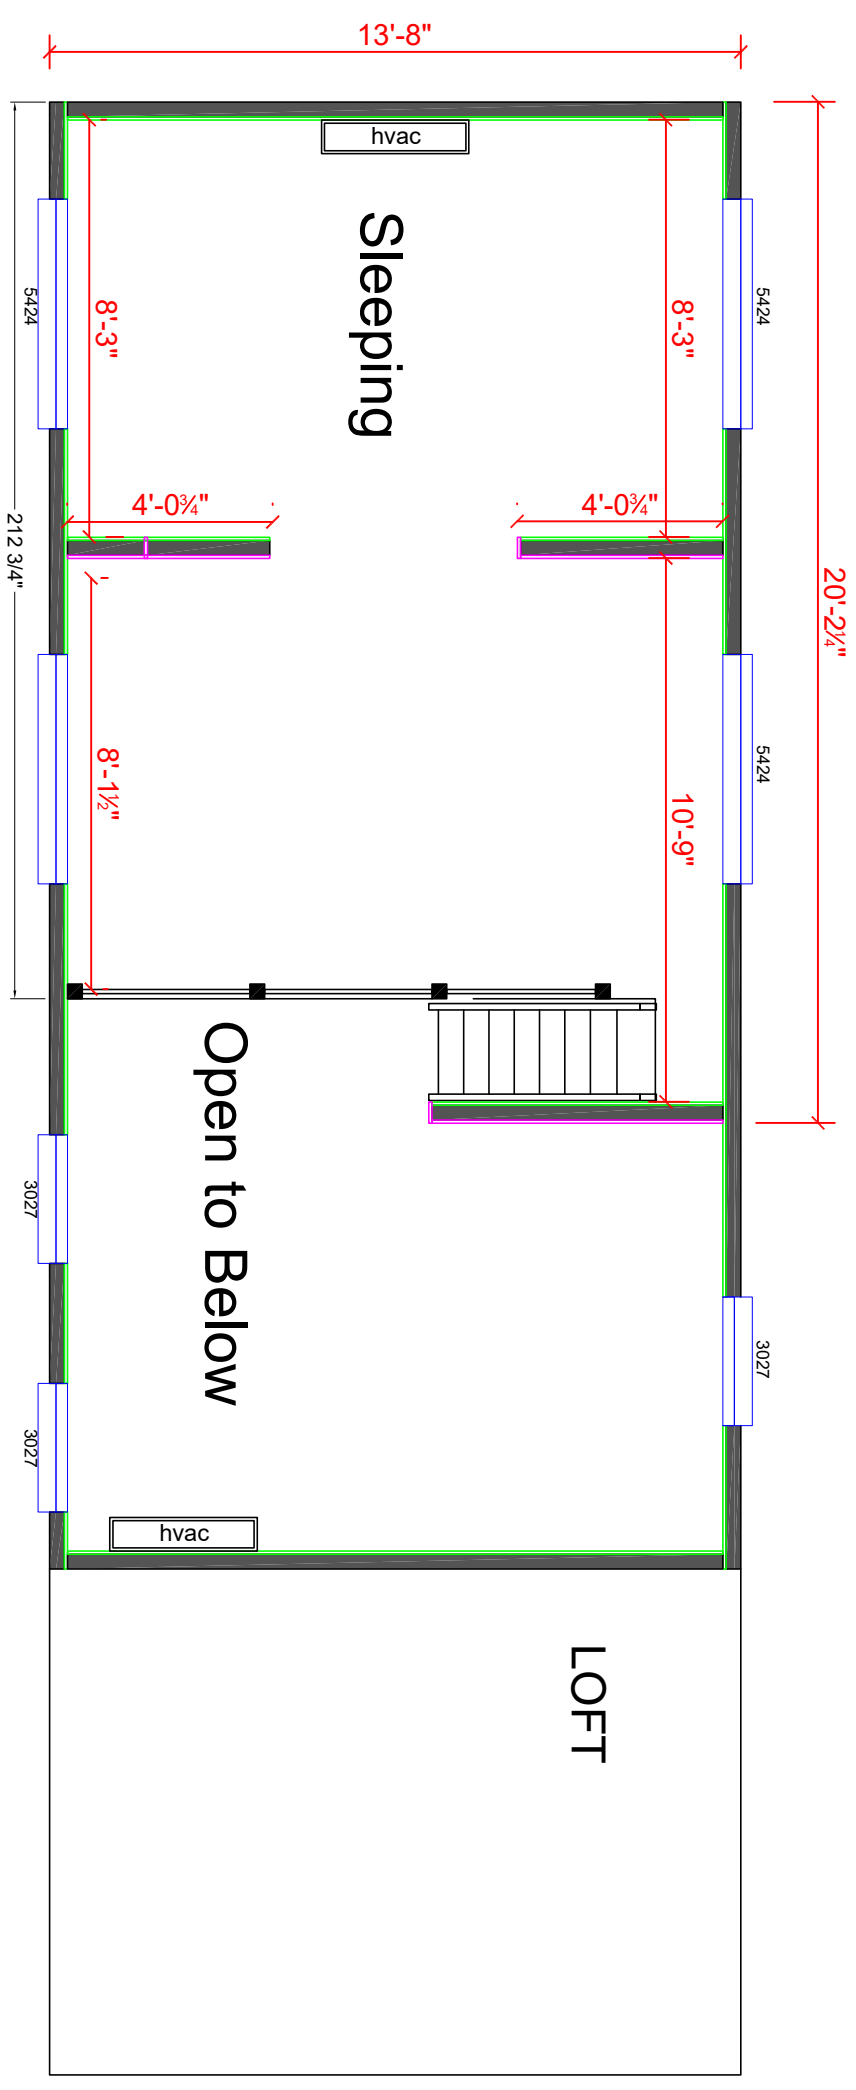

JACKSON

**1 BED 1 BATH
 DIMENSIONS
 39' X 13'-8"**

Signature _____

DATE JACKSON VERSION

STONE CANYON HOMES