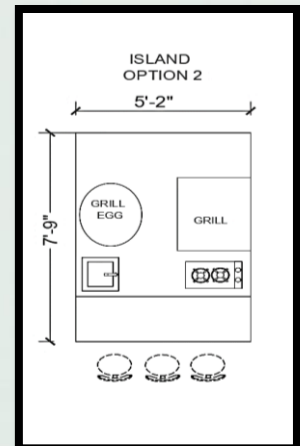

## OUTSIDE KITCHEN

- ✓ **Dimensions 13'X34'**
- ✓ **Island ( grill, stove, mini refrigerator)**
- ✓ **Fireplaces 2**