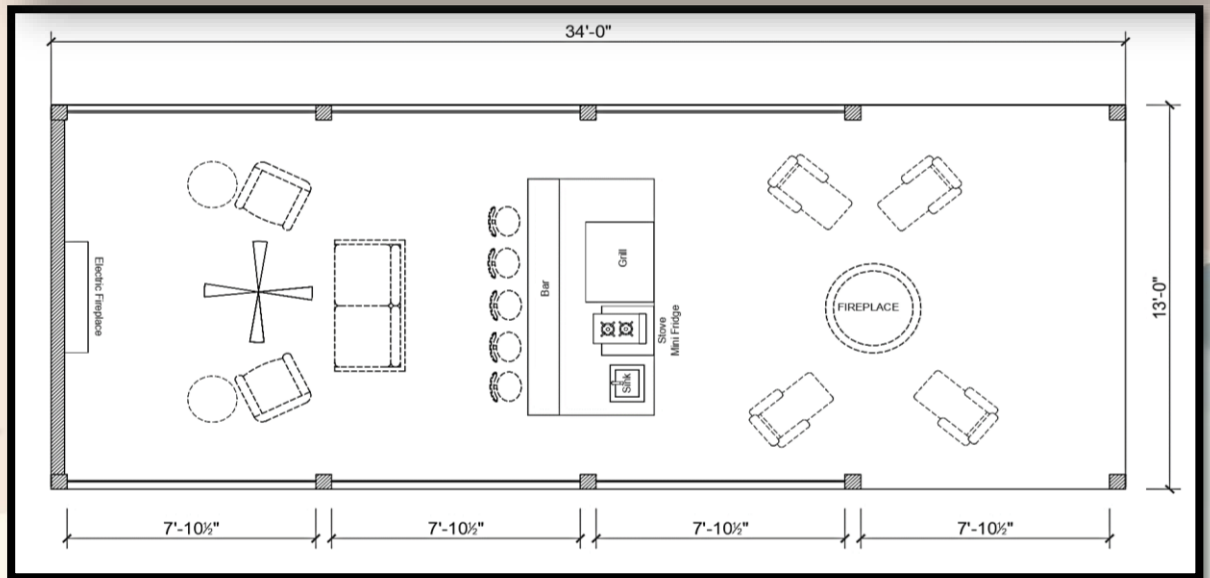

## OUTSIDE KITCHEN

- ✓ **Dimensions 13'X34'**
- ✓ **Island ( grill, stove, mini refrigerator)**
- ✓ **Fireplaces 2**