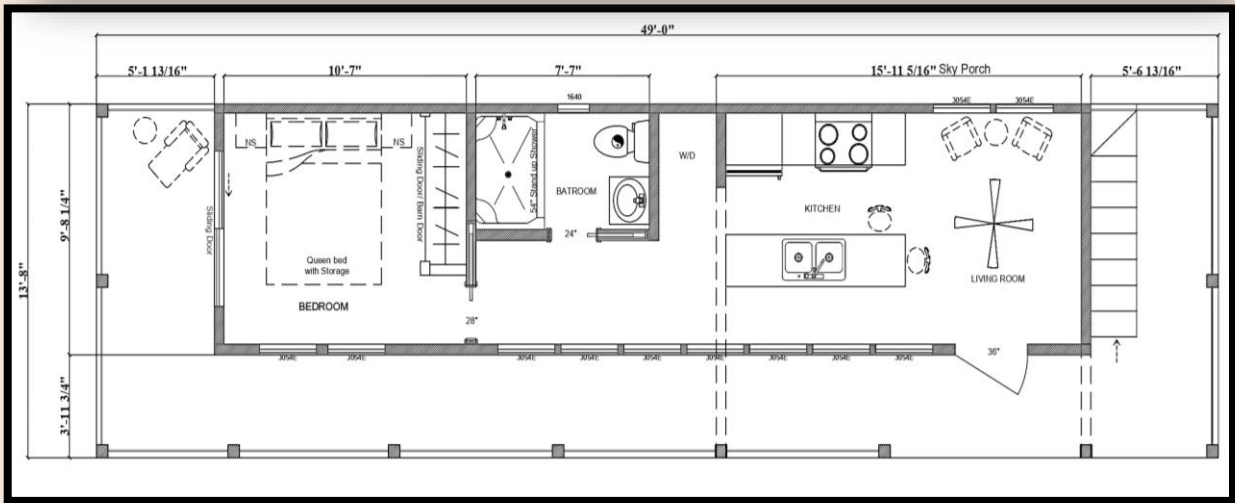

S
C
N
S
E
T

- ✓ **Dimensions** 13' 8" X 49'
- ✓ **Sq. Footage** 370
- ✓ **Bedroom** 1
- ✓ **Bathroom** 1
- ✓ **Kitchen island**
- ✓ **Porch on three sides of the house**
- ✓ **Sky porch**

Insulation

- R-11 Floor, R-13 Wall, R-19 Ceiling Insulation