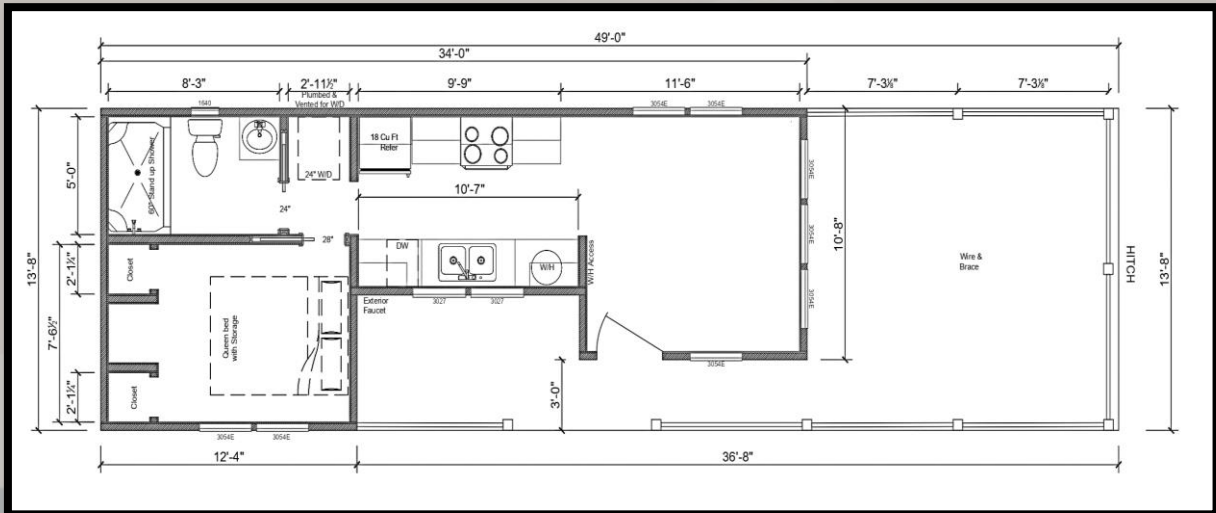

# CYPRESS

- ✓ **Bedrooms** 1
- ✓ **Bath** 1
- ✓ **Dimensions** 13'8"x49'
- ✓ **Sq. Footage** 370
- ✓ **Deck** 13'-8" x 15'

Our Cypress model was designed for those who enjoy spending time in the great outdoors. With a large wrap around porch there is plenty of room to grill with the family or entertain guests. The interior is designed to be modest and cozy, while maximizing usable space. Featuring a high vaulted ceiling, full size appliances and plenty of countertop space, the interior feels just as spacious as the extended porch.

## Shower

- 54" Shower Stall