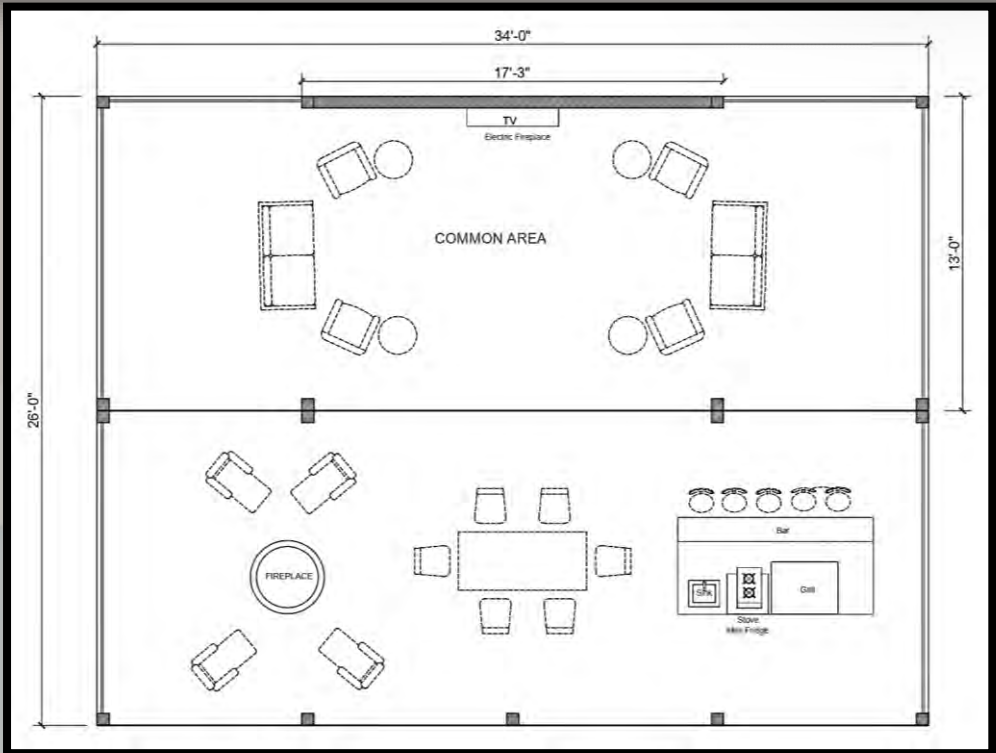

E
S
C
A
P
E
"B"

**OUTSIDE
KITCHEN**

- ✓ 2 Unit 13'X34'
Island (grill, stove,
mini refrigerator)
- ✓ Fireplaces 2

STANDARD

Insulation

- R-11 Floor, R-13 Wall, R-19 Ceiling Insulation

Decking

- Composite color: Smoke, Campfire, Walnut
- Stainless Steel Cable
- Metal Porch Railing Panel-Matte Black